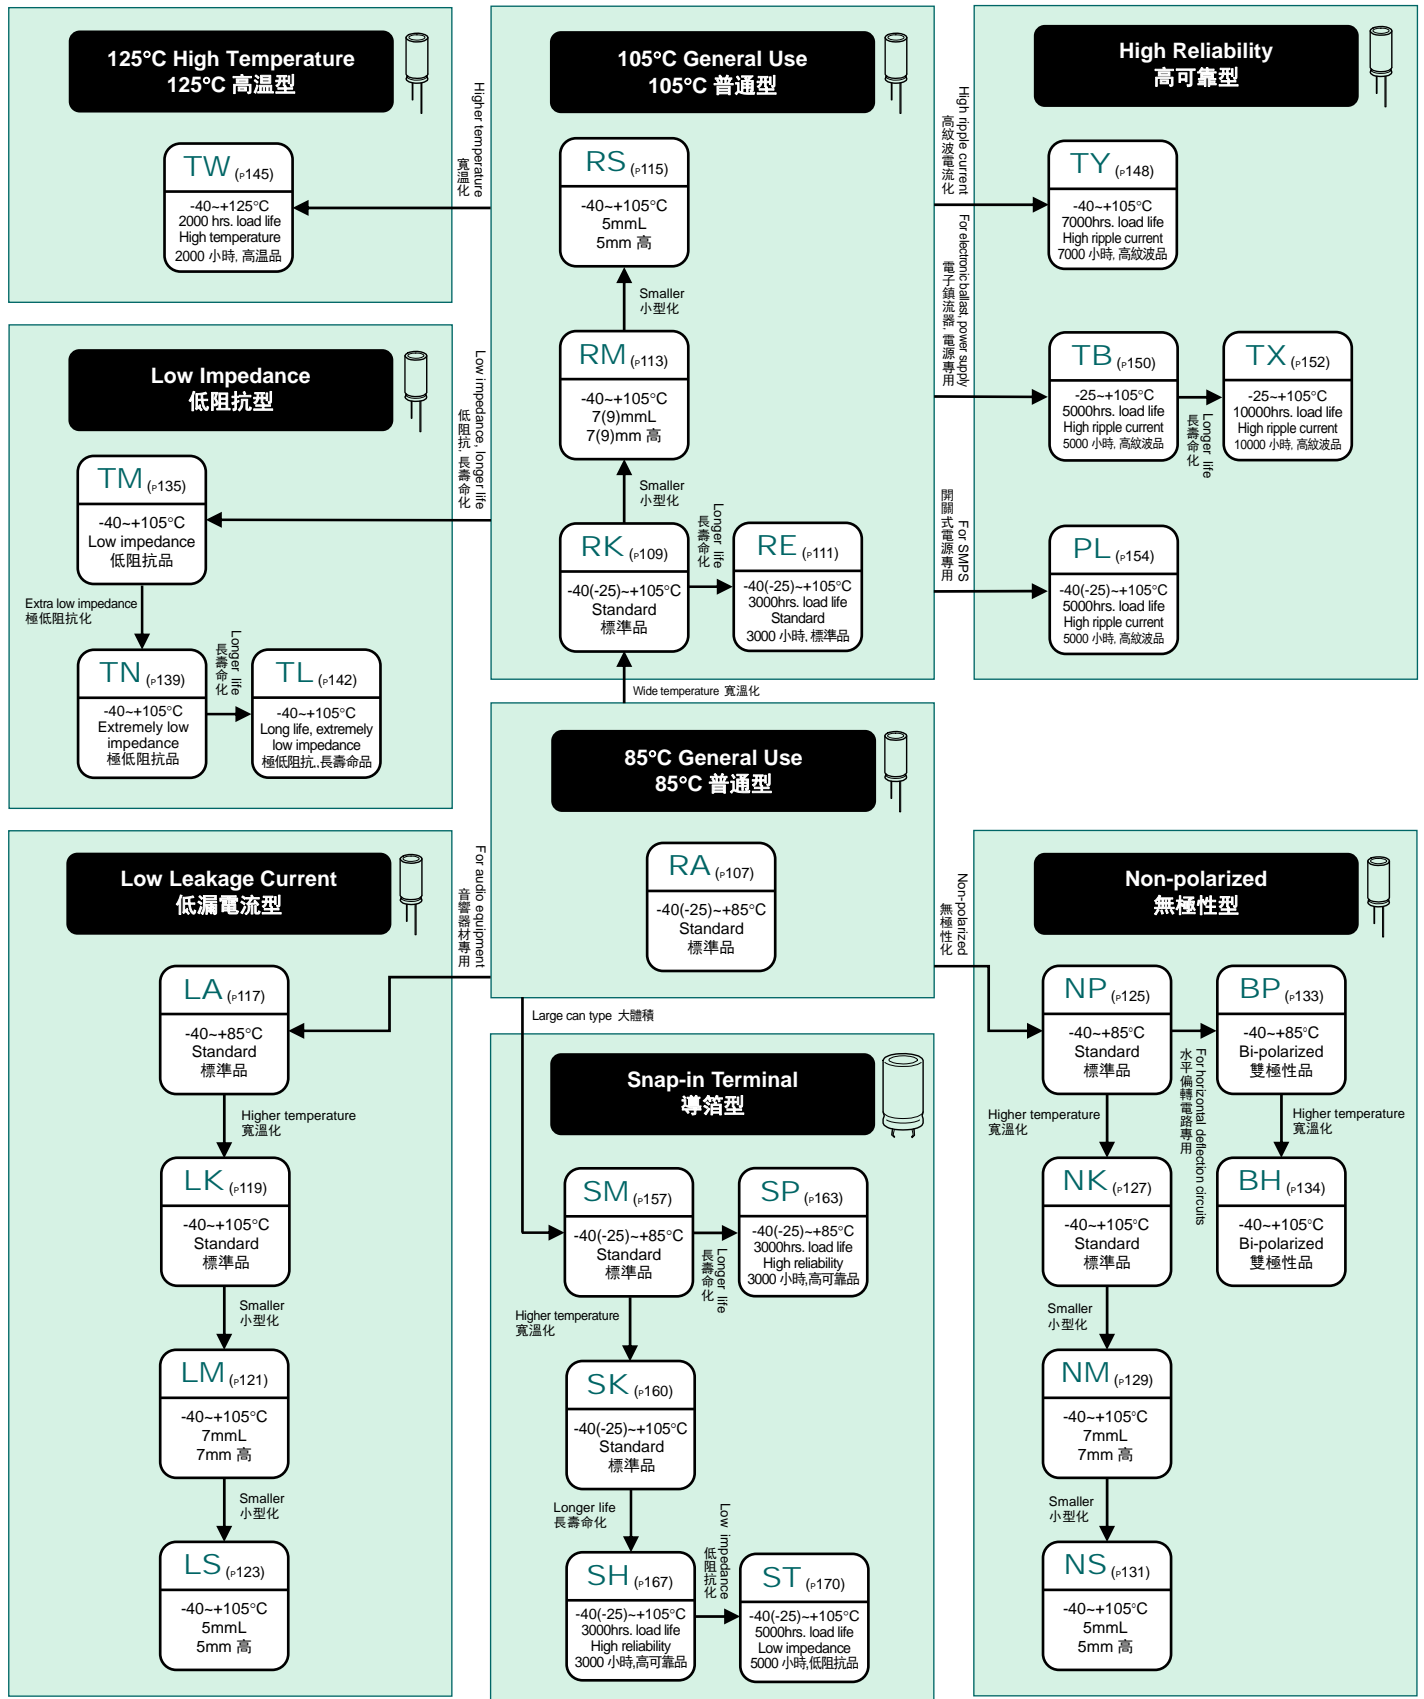

SERIES CHART 產品體系圖

Aluminum Electrolytic Capacitors (Radial Lead & Snap-in Terminal Type) 鋁電解電容器 (引線式及導箔式)

( ) Page number 頁碼

● Note: Please read "General Information for Application" very carefully before using these products.  
 ●注：在使用這些產品前請仔細閱讀“鋁電解電容器使用注意事項”。